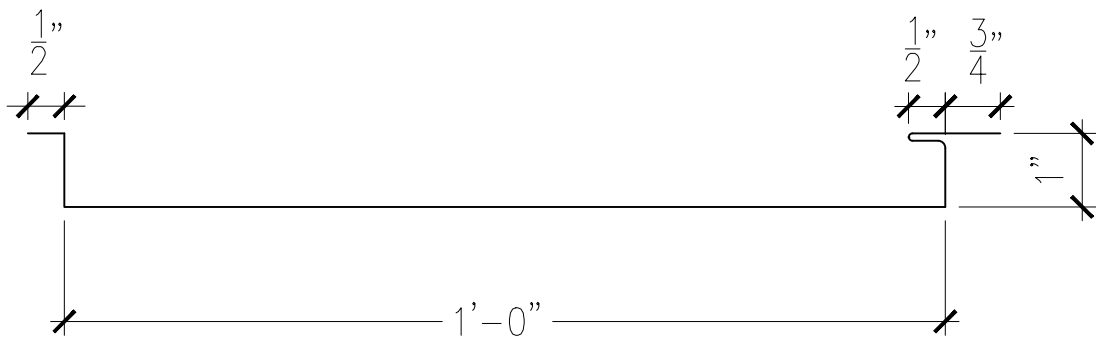

TOP VIEW

END VIEW

OLD WORLD DISTRIBUTORS, INC.

Part No.: 1" Wall Panel WP-F1

Available Materials:
Painted Kynar Steel
Aluminum
Copper

Notes:

Sold per square foot section
up to 20' sections

Custom Widths Available